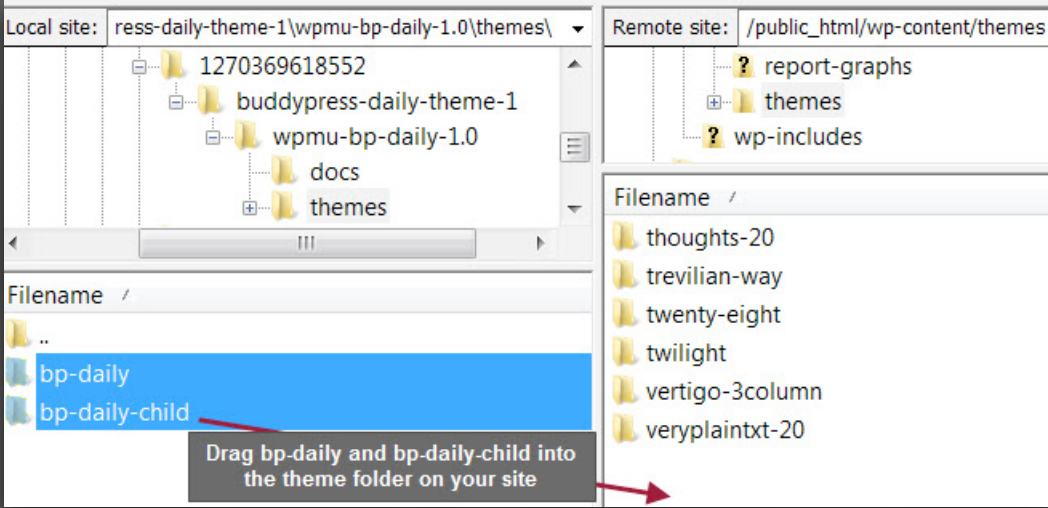

HELP: IT SAYS STYLESHEET NOT FOUND

HELP: I SEE A WHITE PAGE

HELP: I CAN'T CHANGE THEME OPTIONS

WHAT IS YOUR THEME INSTALL PATH? IS IT LIKE THIS?  
IT WILL SAY THEMENAME AND THEMENAME-CHILD BP-DAILY USED AS EXAMPLE